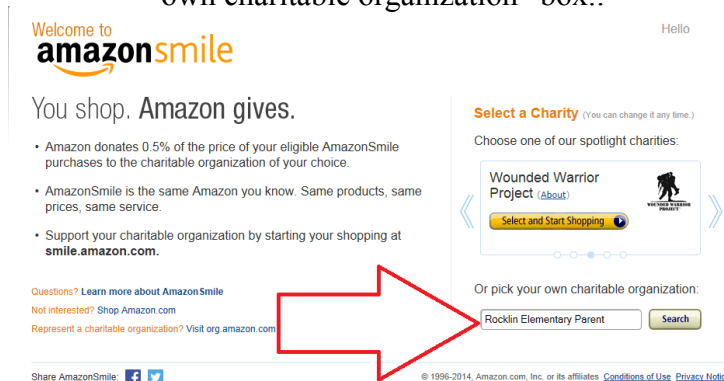

You CAN make a difference! Shop with smile.amazon.com. Follow the steps below to register our school:

1. Make sure to type in your browser: smile.amazon.com
2. This box will appear and you have to type **ROCKLIN ELEMENTARY PARENT TEACHER CLUB** in “pick your own charitable organization” box.:

3. Next select **ROCKLIN ELEMENTARY PARENT TEACHER CLUB**:

4. Finally, every time you shop with smile.amazon.com, a percentage will be donated to help our school provide your kids a better learning experience.